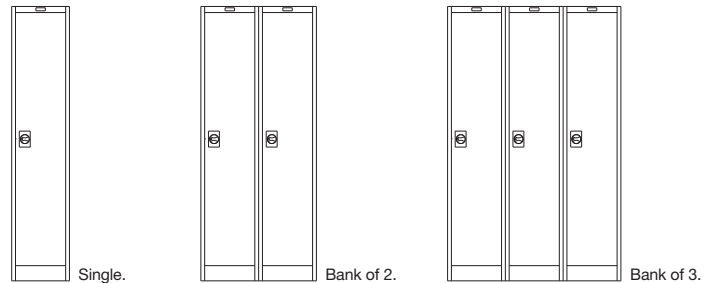

375mm Lockers

Introduction

The NEW Elite Built Locker range is the choice for lockers. It's fully featured with a sturdy construction - 180 degree opening angle and has a new perforation design for better ventilation. 1, 2 & 4 Tier Lockers come in a 300mm wide and 375mm wide format.

Features

- New perforation design.
- Doors with 180 degree opening angle.
- Sloping tops and benches available.
- 1 Tier standard with 3 point lock.
- 2000 lock combinations available.
- All doors have card holders.
- Mirror and coat rail.
- Banking made simple with fixing point on all side panels.
- 10 year warranty.

Enquiries

Visit www.elitebuilt.com.au for more information. Elite Built is a division of Dexion Commercial (Australia) Pty Ltd. ABN 43 103 860 724. Dexion is a part of the GUD Group. Version 1.