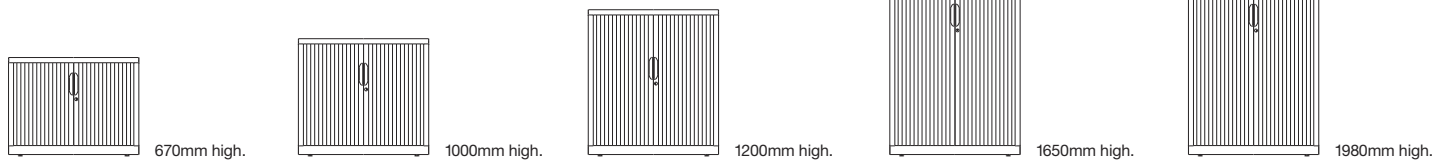

Smartstore Tambour

Slotted shelf divider.

Roll out file frame.

Introduction

The NEW Elite Built Smartstore Tambour comes with adjustable feet for levelling and a range of accessories to suit your needs. It has a knockdown construction and is available in a range of sizes to suit your available space - it's a great choice to store your important documents and office materials.

PRODUCT CODE	176500	176501	176502	176504	176505	176540	176541	176542	176544	176545
HEIGHT (mm)	670	1000	1200	1650	1980	670	1000	1200	1650	1980
WIDTH (mm)	900	900	900	900	900	1200	1200	1200	1200	1200
DEPTH (mm)	460	460	460	460	460	460	460	460	460	460
SG	•	•	•	•	•	•	•	•	•	•
GR	•	•	•	•	•	•	•	•	•	•
WS	•	•	•	•	•	•	•	•	•	•