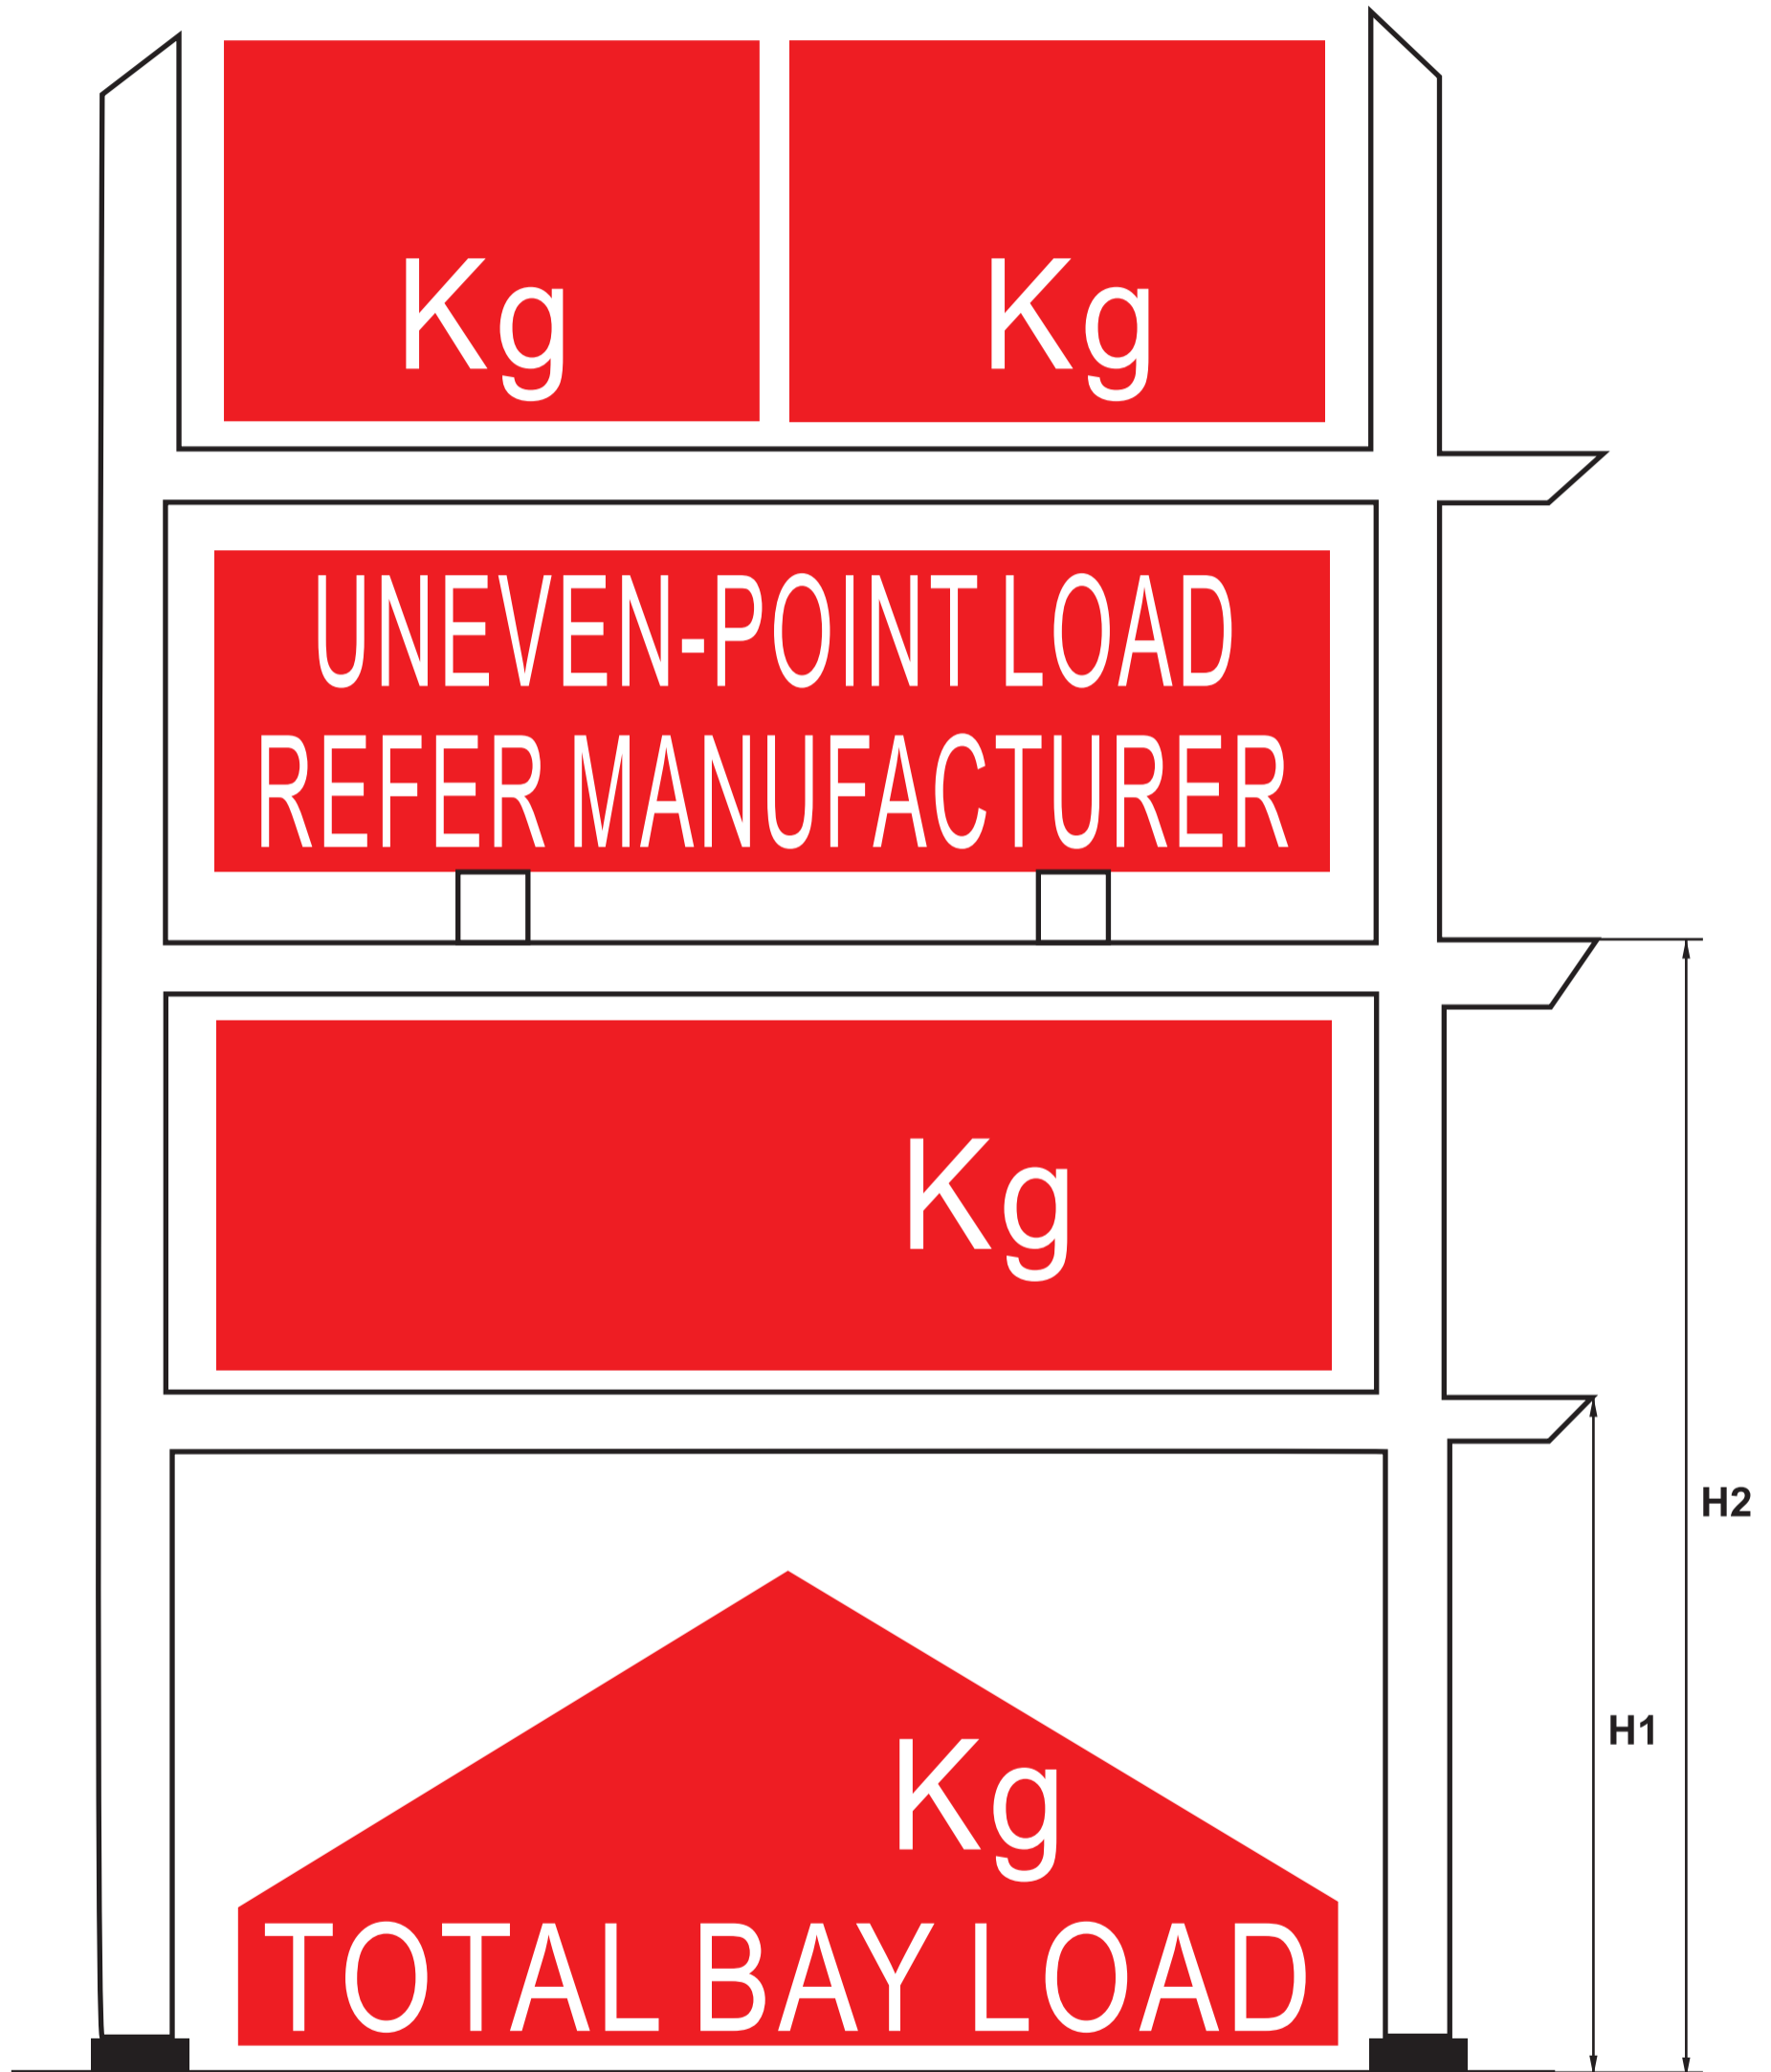

# SAFE WORKING LOADS

IN CONFORMANCE WITH AS4084

Installed at:

On:

H<sub>1</sub>=

H<sub>2</sub>=

Manufactured and Designed By:

Load Sign Only Supplied By: